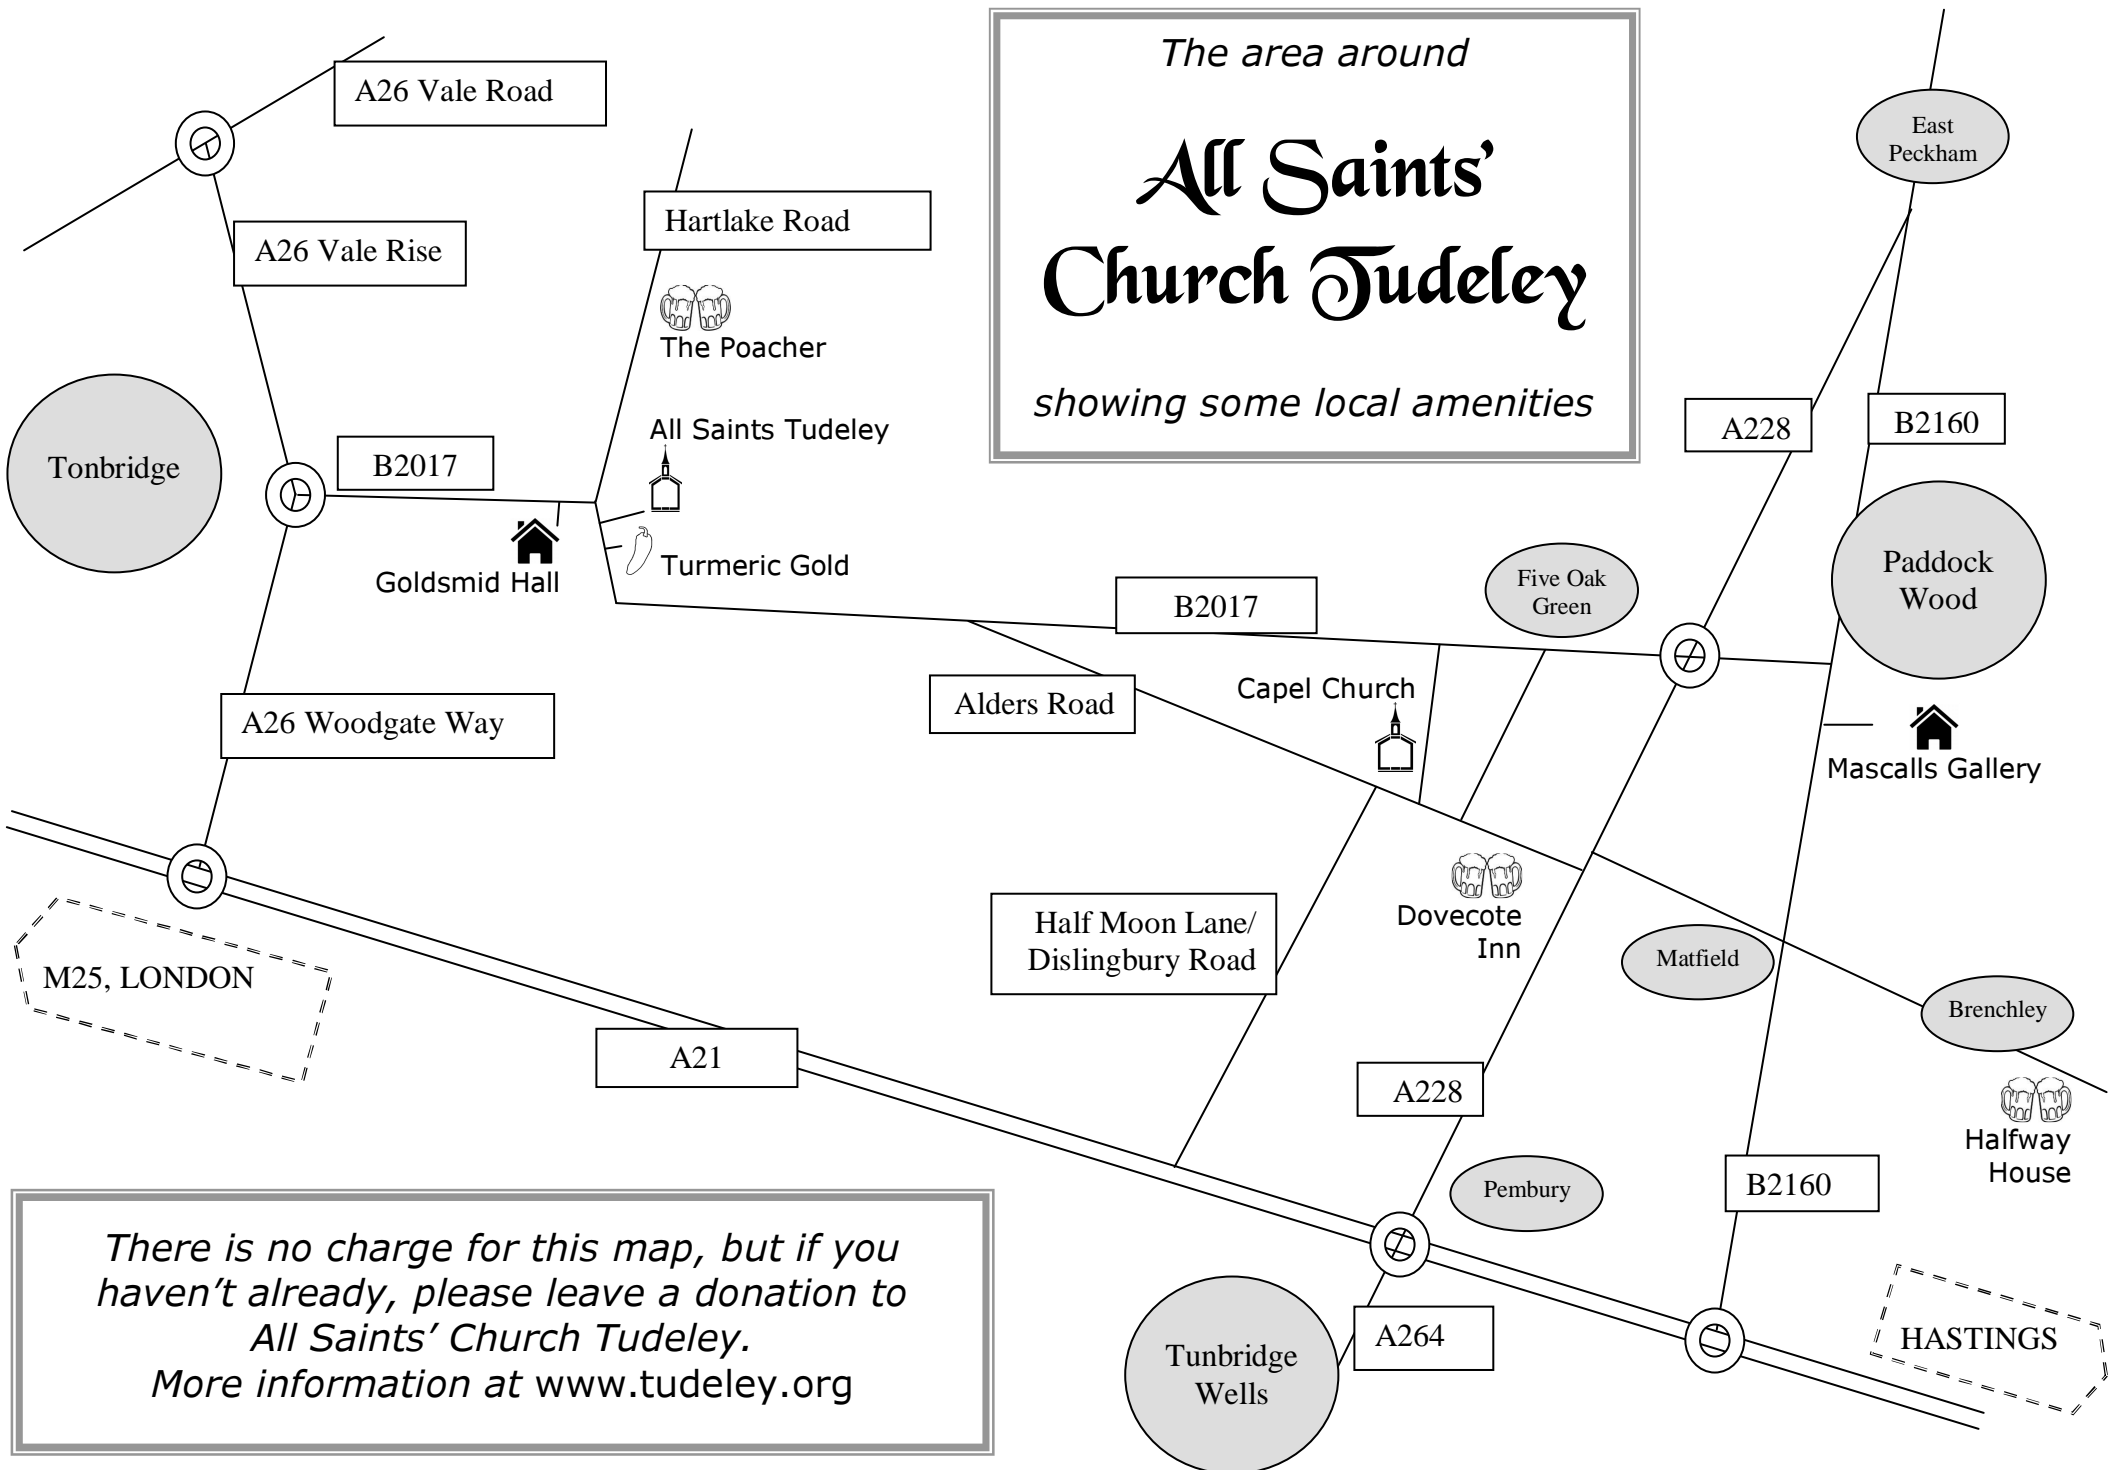

The area around

All Saints' Church Tudeley

showing some local amenities

There is no charge for this map, but if you haven't already, please leave a donation to All Saints' Church Tudeley. More information at www.tudeley.org